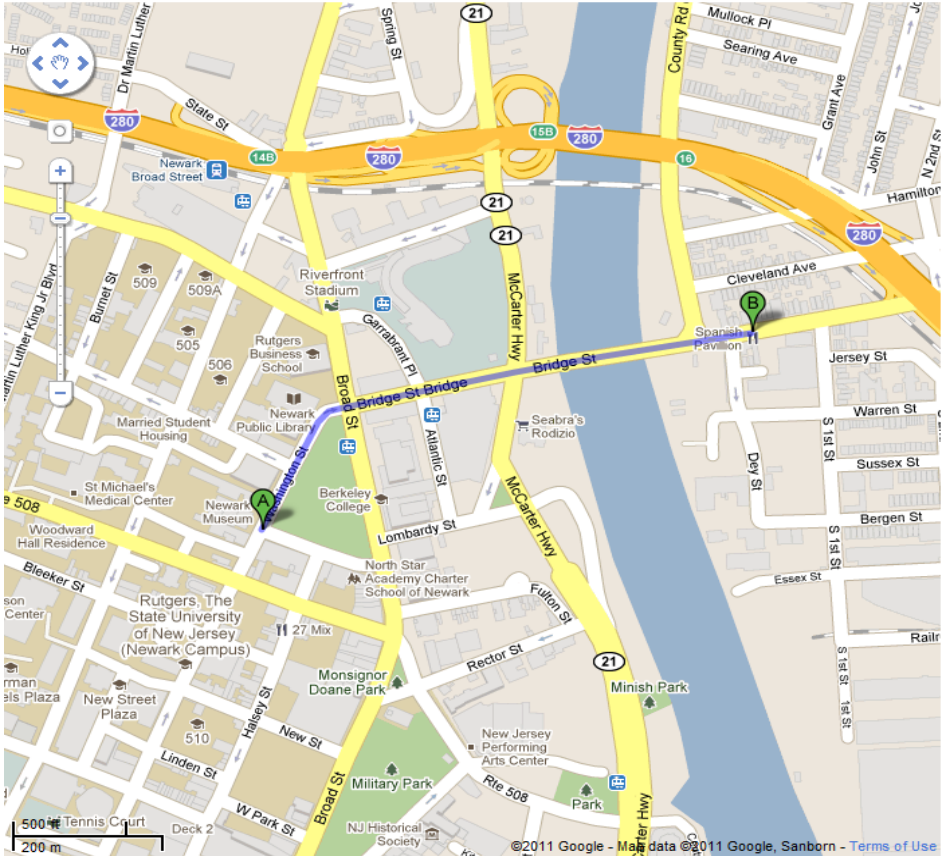

SPANISH PAVILLION

31 Harrison Avenue
Harrison, NJ 07029
(973) 485-7750

<http://www.spanishpavillion.com/>

Walking Directions from 1 Washington Park:

A 1 Washington Park
Newark, NJ 07102

1. Head northeast on Washington St toward James St

0.1 mi

2. Continue onto Bridge St/Bridge St Bridge

0.2 mi

3. Continue onto Harrison Ave
Destination will be on the right

0.1 mi

B Spanish Pavillion
31 Harrison Avenue
Harrison, NJ 07029

Driving Directions from IDT Corporate Parking:

A 32 Atlantic St
Newark, NJ 07102

1. Head south on Atlantic St toward Lombardy St

292 ft

2. Turn left onto Lombardy St

338 ft

3. Turn left onto NJ-21 N

0.1 mi

4. Take the 1st right onto Bridge St/Bridge St Bridge

400 ft

5. Continue onto Harrison Ave

Destination will be on the right

0.1 mi

B Spanish Pavillion
31 Harrison Avenue
Harrison, NJ 07029