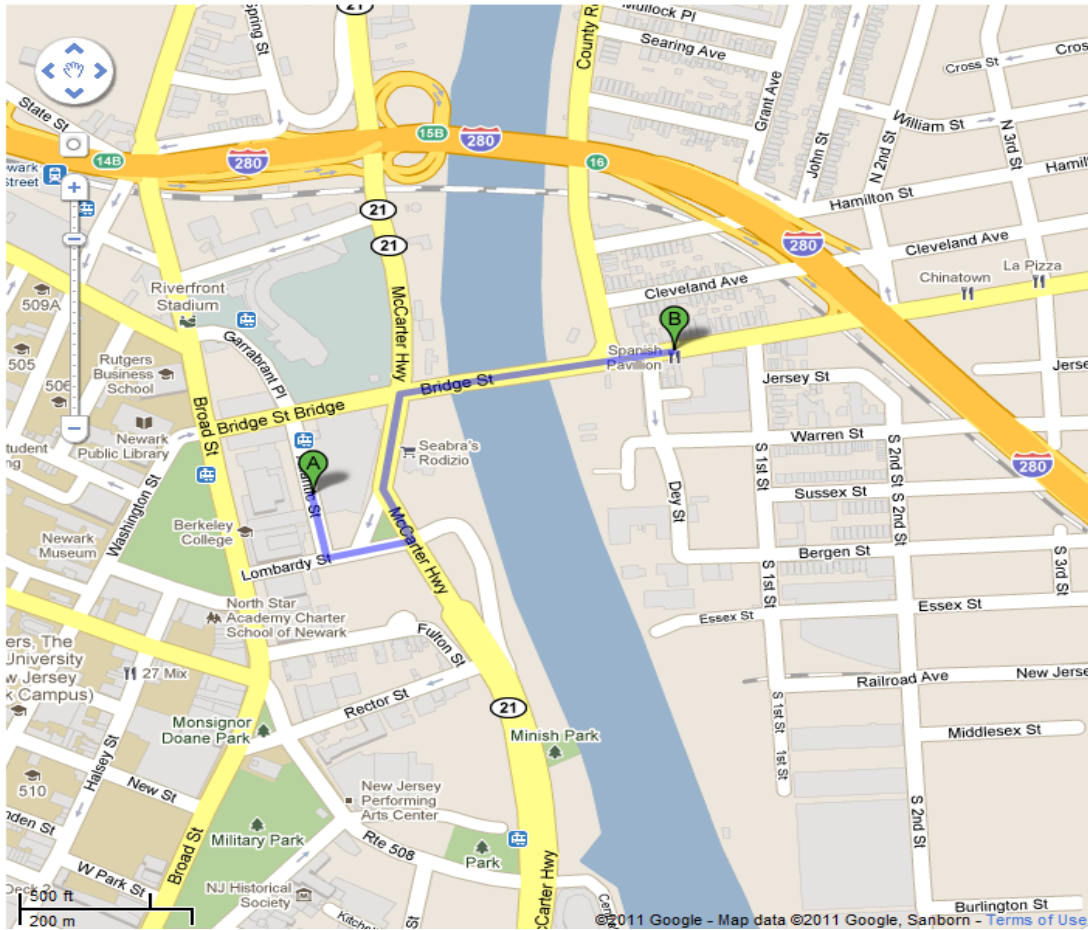

SPANISH PAVILLION

31 Harrison Avenue
Harrison, NJ 07029
(973) 485-7750

<http://www.spanishpavillion.com/>

Walking Directions from 1 Washington Park:

A 1 Washington Park
Newark, NJ 07102

1. Head northeast on Washington St toward James St

0.1 mi

2. Continue onto Bridge St/Bridge St Bridge

0.2 mi

3. Continue onto Harrison Ave
Destination will be on the right

0.1 mi

B Spanish Pavillion
31 Harrison Avenue
Harrison, NJ 07029

Driving Directions from IDT Corporate Parking:

A 32 Atlantic St
Newark, NJ 07102

1. Head south on Atlantic St toward Lombardy St

292 ft

2. Turn left onto Lombardy St

338 ft

3. Turn left onto NJ-21 N

0.1 mi

4. Take the 1st right onto Bridge St/Bridge St Bridge

400 ft

5. Continue onto Harrison Ave

Destination will be on the right

0.1 mi

B Spanish Pavillion
31 Harrison Avenue
Harrison, NJ 07029