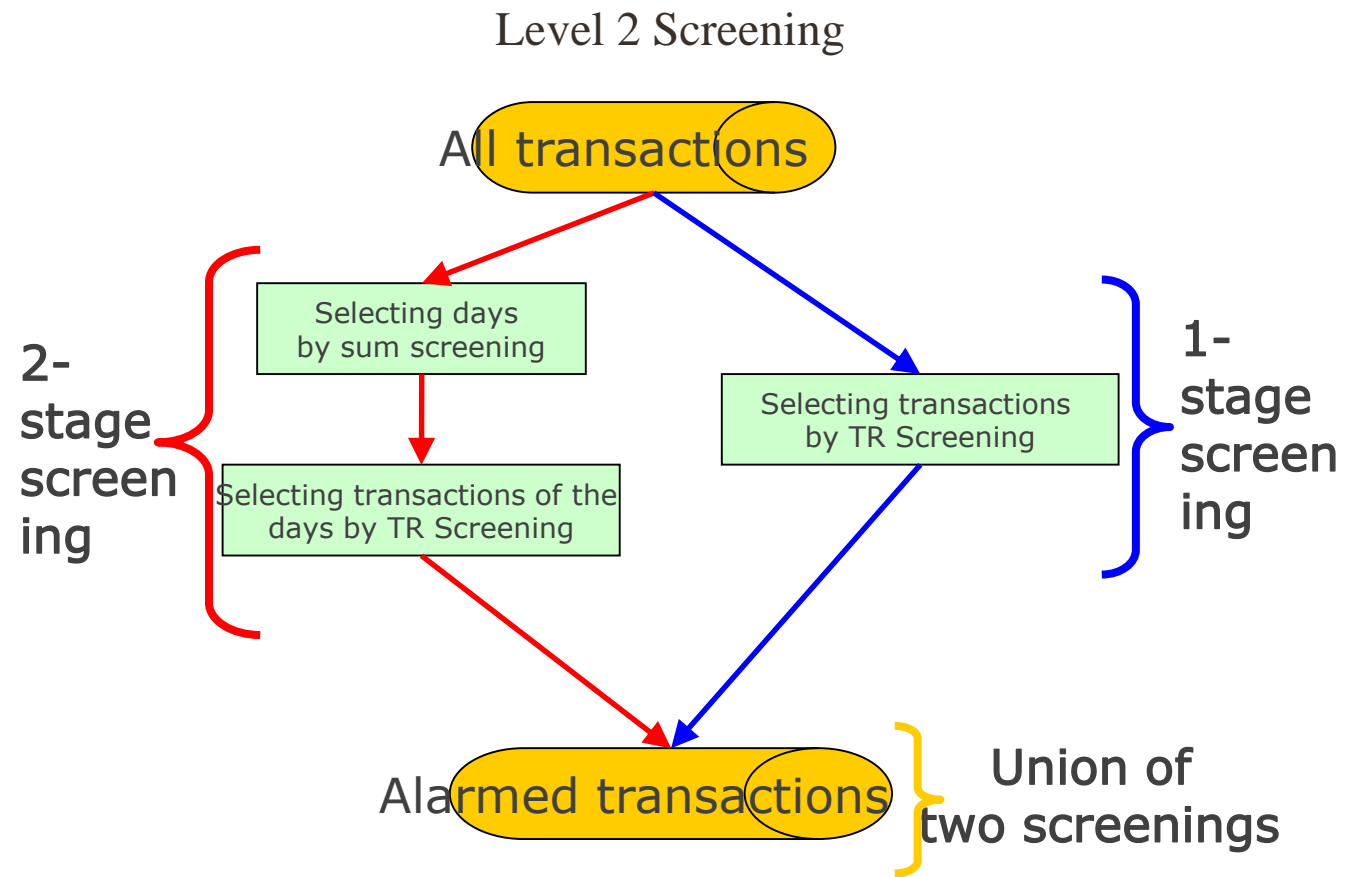

The background of the slide features a large, light gray watermark of the Rutgers University seal. The seal is circular with a sunburst in the center and the words "RUTGERS THE STATE UNIVERSITY OF NEW JERSEY" around the perimeter.

RUTGERS

THE STATE UNIVERSITY
OF NEW JERSEY

Rule based selection

Metlife / Itau Unibanco

Data Description

- Summary statistics
 - 16 transitory accounts
 - 17 variables
 - 418,971 transactions
- Data cleaning
 - 418,971: Source data
 - 50: wrong entries (due to wrong data extraction)
 - 18,504: out of date bounds (01/15/08 ~ 11/19/08, 310 days)
 - 400,417: Final data set