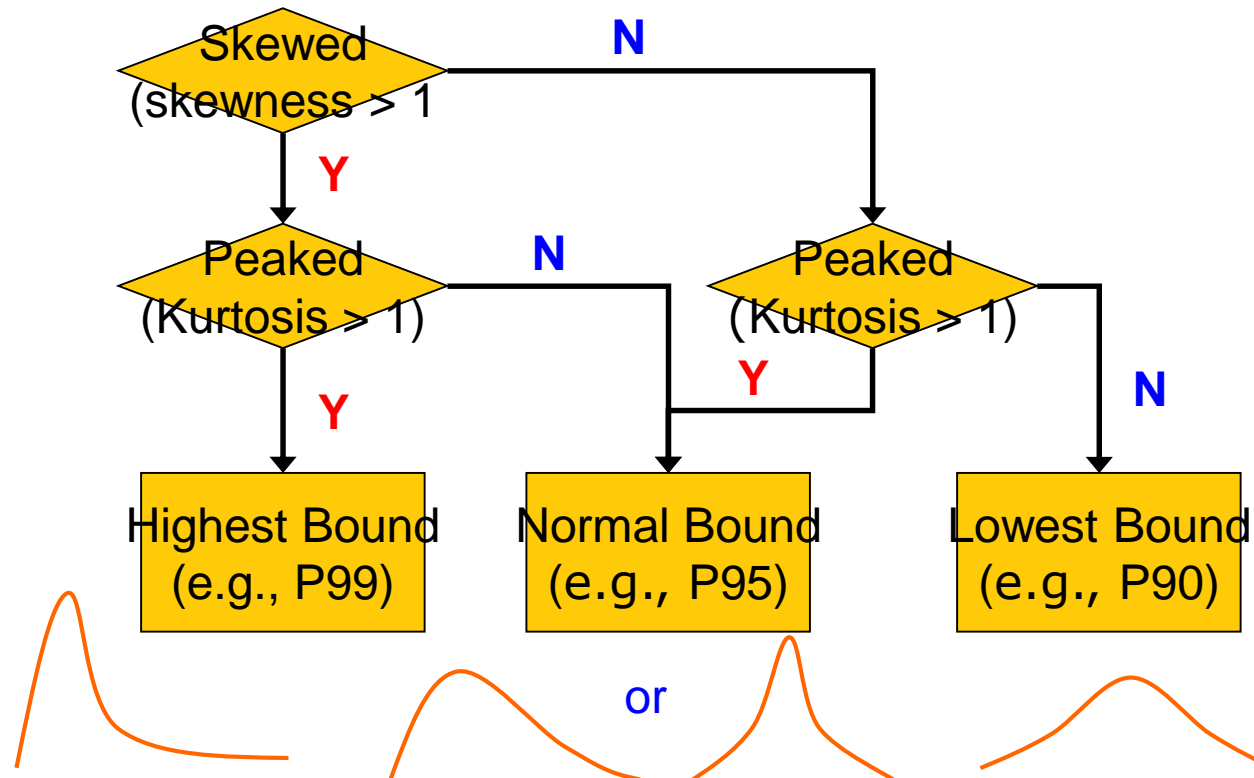

The background of the slide features a large, light gray watermark of the Rutgers University seal. The seal is circular with a sunburst in the center and the words "RUTGERS THE STATE UNIVERSITY OF NEW JERSEY" around the perimeter.

RUTGERS

THE STATE UNIVERSITY
OF NEW JERSEY

Rule based selection

Metlife / Itau Unibanco

Data Description

- Summary statistics
 - 16 transitory accounts
 - 17 variables
 - 418,971 transactions
- Data cleaning
 - 418,971: Source data
 - 50: wrong entries (due to wrong data extraction)
 - 18,504: out of date bounds (01/15/08 ~ 11/19/08, 310 days)
 - 400,417: Final data set

The P-Rule

Suggested for further examination

Duplicates: 99 cases (214 obs)